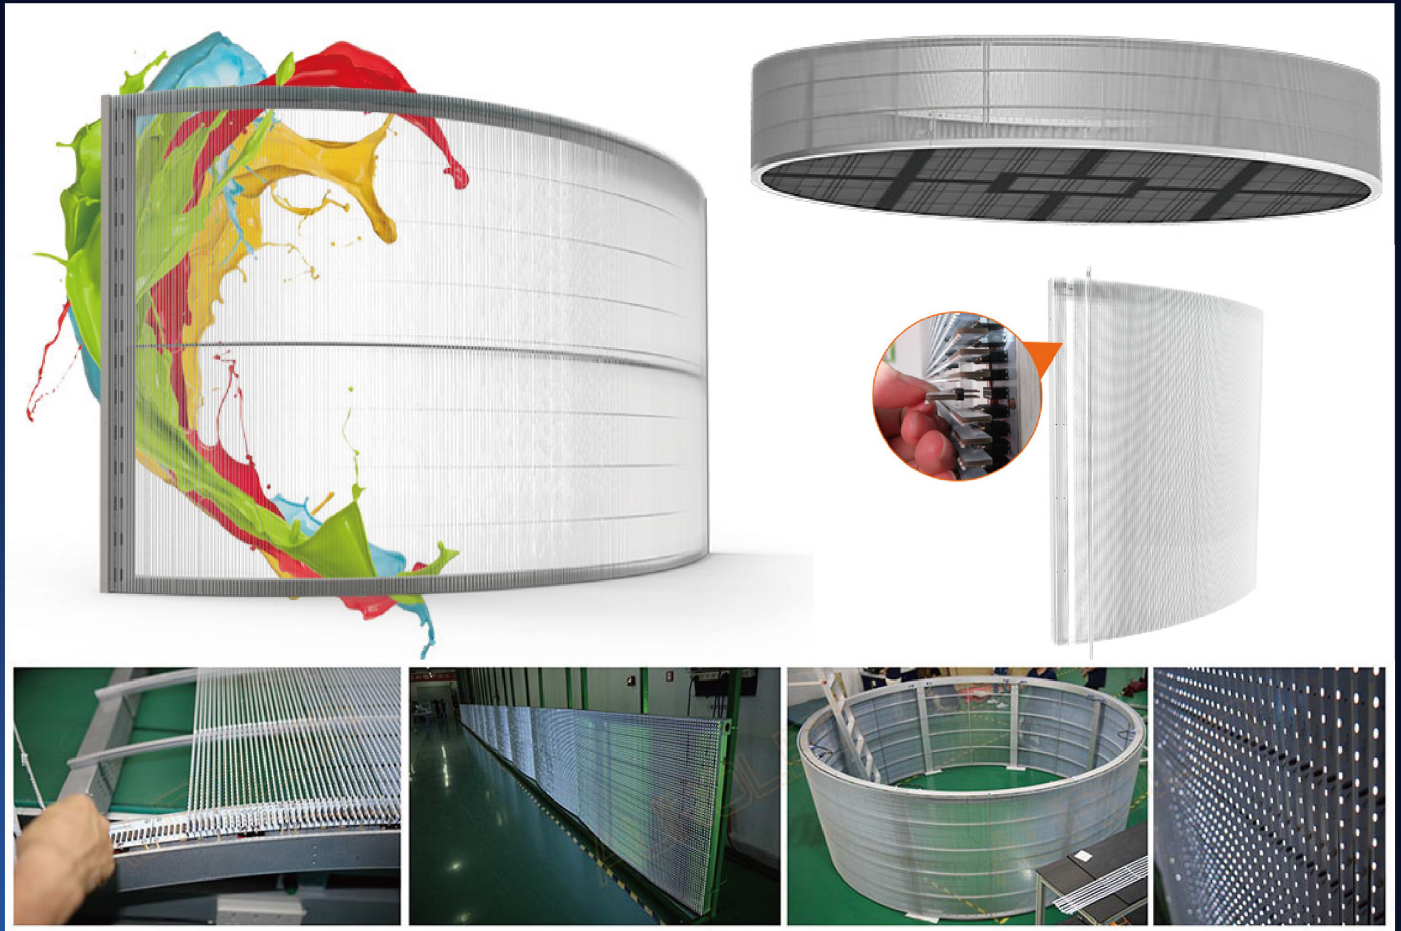

Indoor / 屋内用 Curve wall transparent LED screen

- ・ シースルータイプの湾曲バージョン
- ・ 曲面ガラスにもカスタム対応可能
- ・ 採光を遮ることなく、室内の明るさ、演出も確保

Product Series	SR-ATN-0507	SR-ATN-0608	SR-ATN-08	SR-ATN-10	SR-ATN-12	SR-ATN-16
Pixel Pitch	H-5mm ; V-7mm	H-6mm ; V-8mm	8mm	10mm	12mm	16mm
Pixel Density	28571 dots/m ²	20834 dots/m ²	15625 dots/m ²	10000 dots/m ²	6944 dots/m ²	3906 dots/m ²
LED Configuration	SMD4312 (1R1G1B)	SMD4312 (1R1G1B)	SMD4312 (1R1G1B)	SMD4312 (1R1G1B)	SMD4312 (1R1G1B)	SMD4312 (1R1G1B)
Standard Cabinet Size (WxHxD)	customized shape	customized shape	customized shape	customized shape	customized shape	customized shape
Cabinet Material	Aluminum					
Weight	15kg/m ²	15kg/m ²	13kg/m ²	12kg/m ²	12kg/m ²	10kg/m ²
Transparency	62%	68%	70%	76%	82%	88%
Brightness	5000nit	5000nit	5000nit	5000nit	5000nit	5000nit
Refresh Rate	≧ 1500Hz	≧ 1500Hz	≧ 1500Hz	≧ 1500Hz	≧ 1500Hz	≧ 1500Hz
Max. Power Consumption	800W/m ²	800W/m ²	800W/m ²	800W/m ²	800W/m ²	800W/m ²
Ave. Power Consumption	300W/m ²	300W/m ²	300W/m ²	300W/m ²	300W/m ²	300W/m ²
Horizontal Viewing Angle	160°	160°	160°	160°	160°	160°
Vertical Viewing Angle	160°	160°	160°	160°	160°	160°
Operating Voltage	DC 5V					
Operating Temperature/ Operating Humidity	-10~40°C / 10%-90%					
Input Voltage	AC 100V~240V					